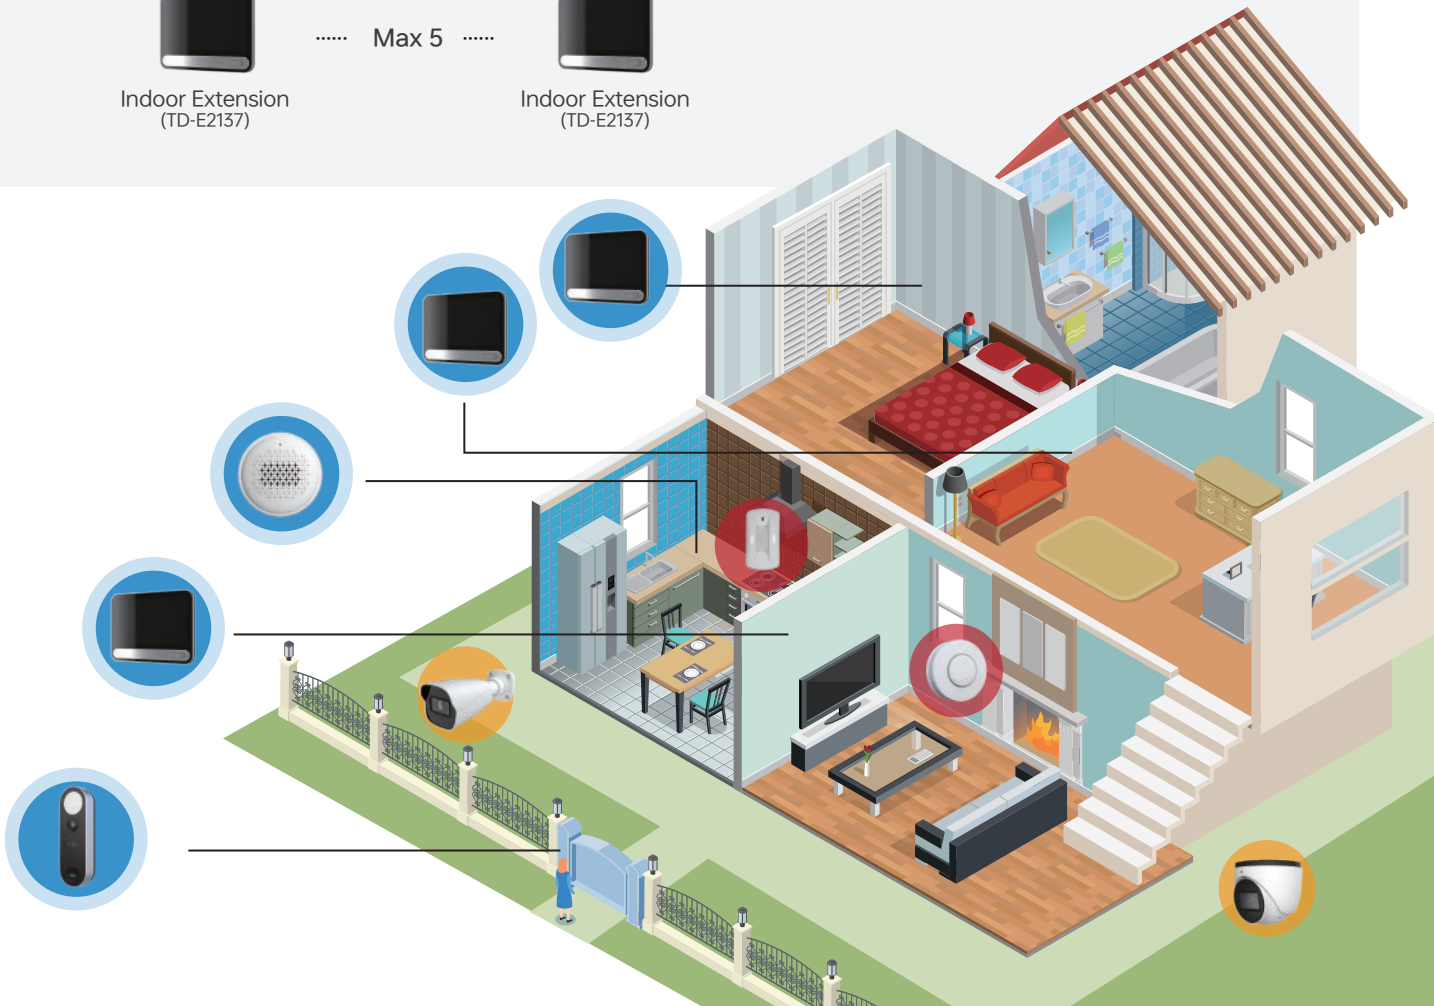

Villa Solutions