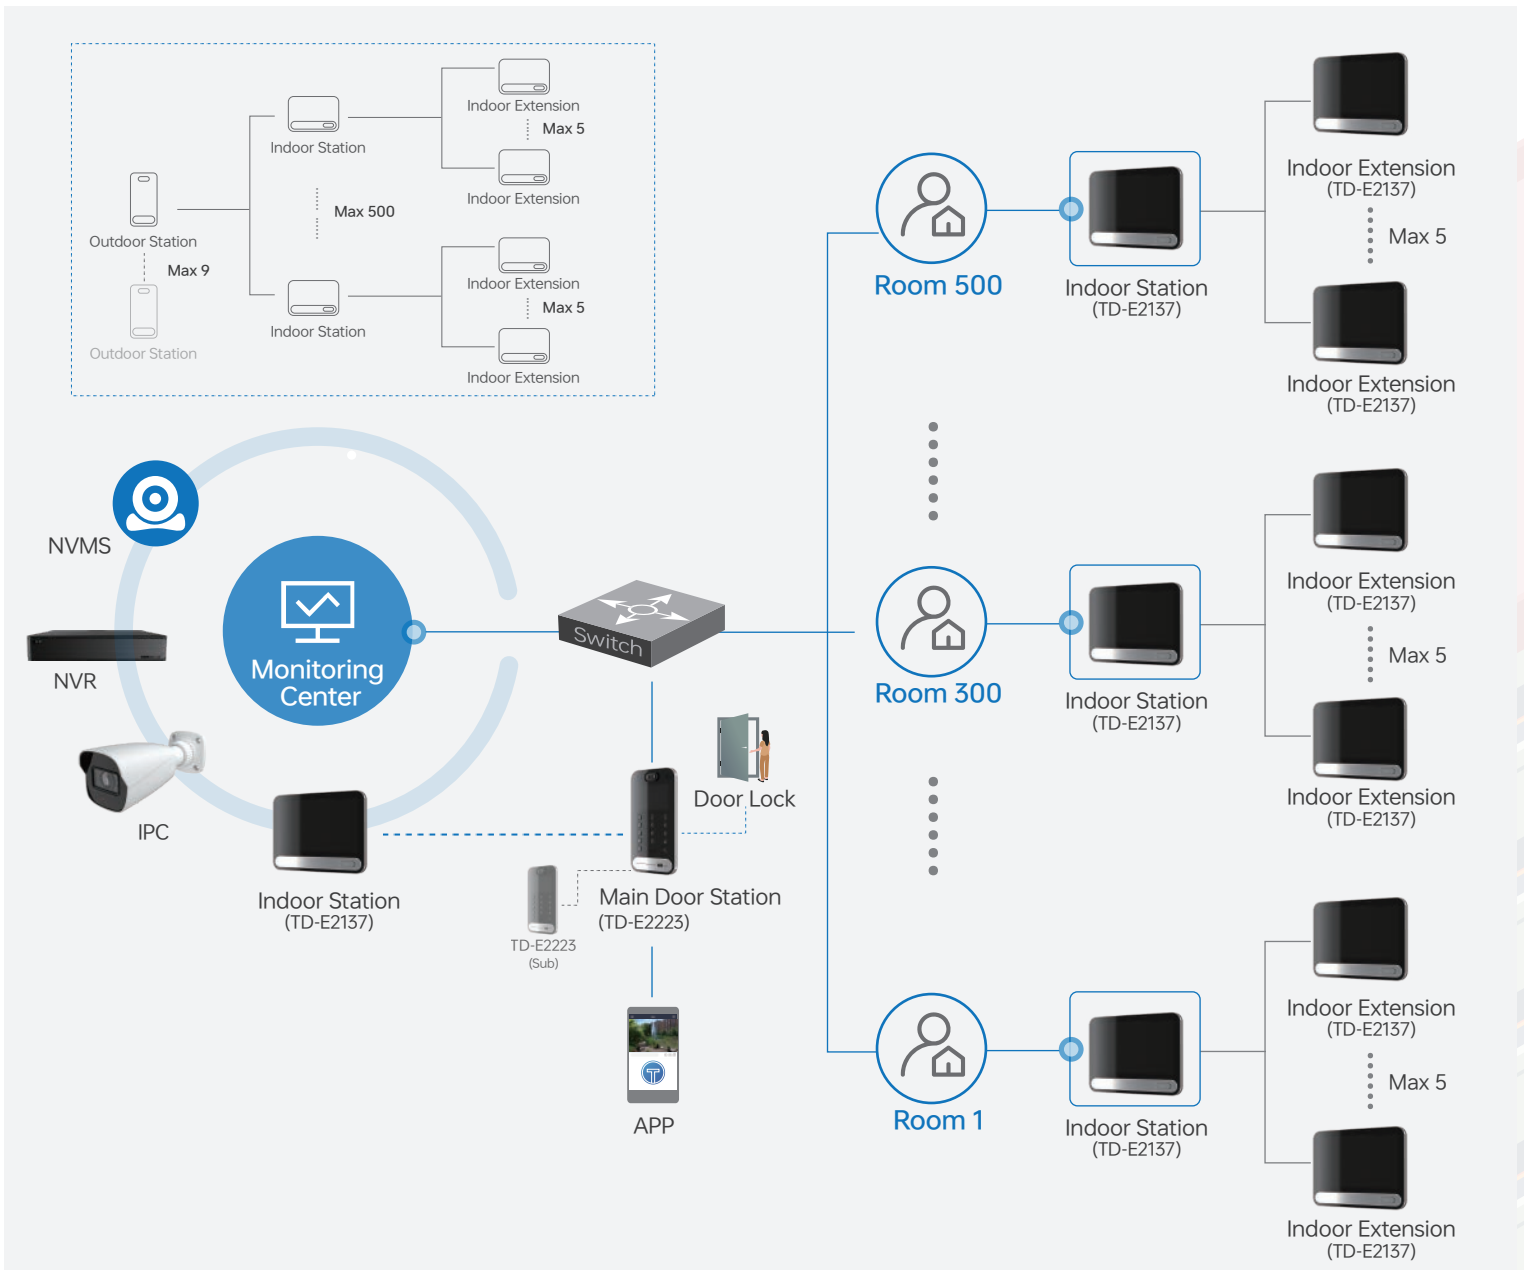

Video Intercom Door Station

Model	TD-E2223
	
Image Sensor	1/2.8" Progressive Scan CMOS
Card Reading Duration	<1s
Card Capacity	10000
Audio	Built-in MICx1, built-in speakerx1
Storage	1CH built-in micro SD card, up to 256GB
Reset / RS485	Yes
Wiegand Interface	Yes
Alarm	2CH alarm input; 1CH alarm output
Other	2CH Door Lock Output, 2CH Door Contact Input, 2CH Exit Button, 1CH Anti-Tamper Interface
Swiping Card Area	Support IC card/EM card
Digital Buttons	Yes
Wi-Fi	Support 2.4G Wi-Fi function
PoE / P2P	Yes
Protection Grade	IP67, IK04
Power	DC12V/PoE
Working Environment	-20 ~60 , Humidity: less than 95%
Dimensions(mm)	210x104x30

Main features:

- ⊙ 7 inch IPS touch screen
- ⊙ A maximum of 6 indoor stations can be installed in the same room
- ⊙ Supports live preview of door stations and linked cameras
- ⊙ Supports snapshot when calling via door station (micro SD card required)
- ⊙ Supports "Do Not Disturb" function
- ⊙ Supports noise suppression and echo cancellation
- ⊙ 8CH zone alarm access function
- ⊙ Self-define unlocking password

Video Intercom Indoor Station

Model	TD-E2137
	
Operating System	Linux
Display Resolution	1024X600, brightness: 300 cd/m2
Operation Method	Capacitive touch screen
Video Input	Max. 4CH videos can be viewed simultaneously
Audio	Built-in speaker and microphone
Linked IPC	Max. 16CH
Linked Indoor Extensions	Max. 5
Storage	Built-in micro SD card slot, up to 256GB
Reset	Yes
Alarm Input	8CH
Wi-Fi	Yes, 2.4G Wi-Fi
Unlocking Button	Yes
RS485	Reserved
Power	DC12V/POE
Working Environment	-20°C~50°C, Humidity: less than 95%
Dimensions(mm)	180.6x135.6x26.8

Villa Solutions

Apartment Solutions

20F

2F

Monitoring Center

Product Accessories

Product	Accessories	TD-YZJ1007	TD-E9120	TD-YHZ0102	TD-YHZ0103
 <p>Video Doorbell TD-E3110</p>					

Product	Accessories	TD-YZJ1008
 <p>Video Intercom Door Station TD-E2223</p>		