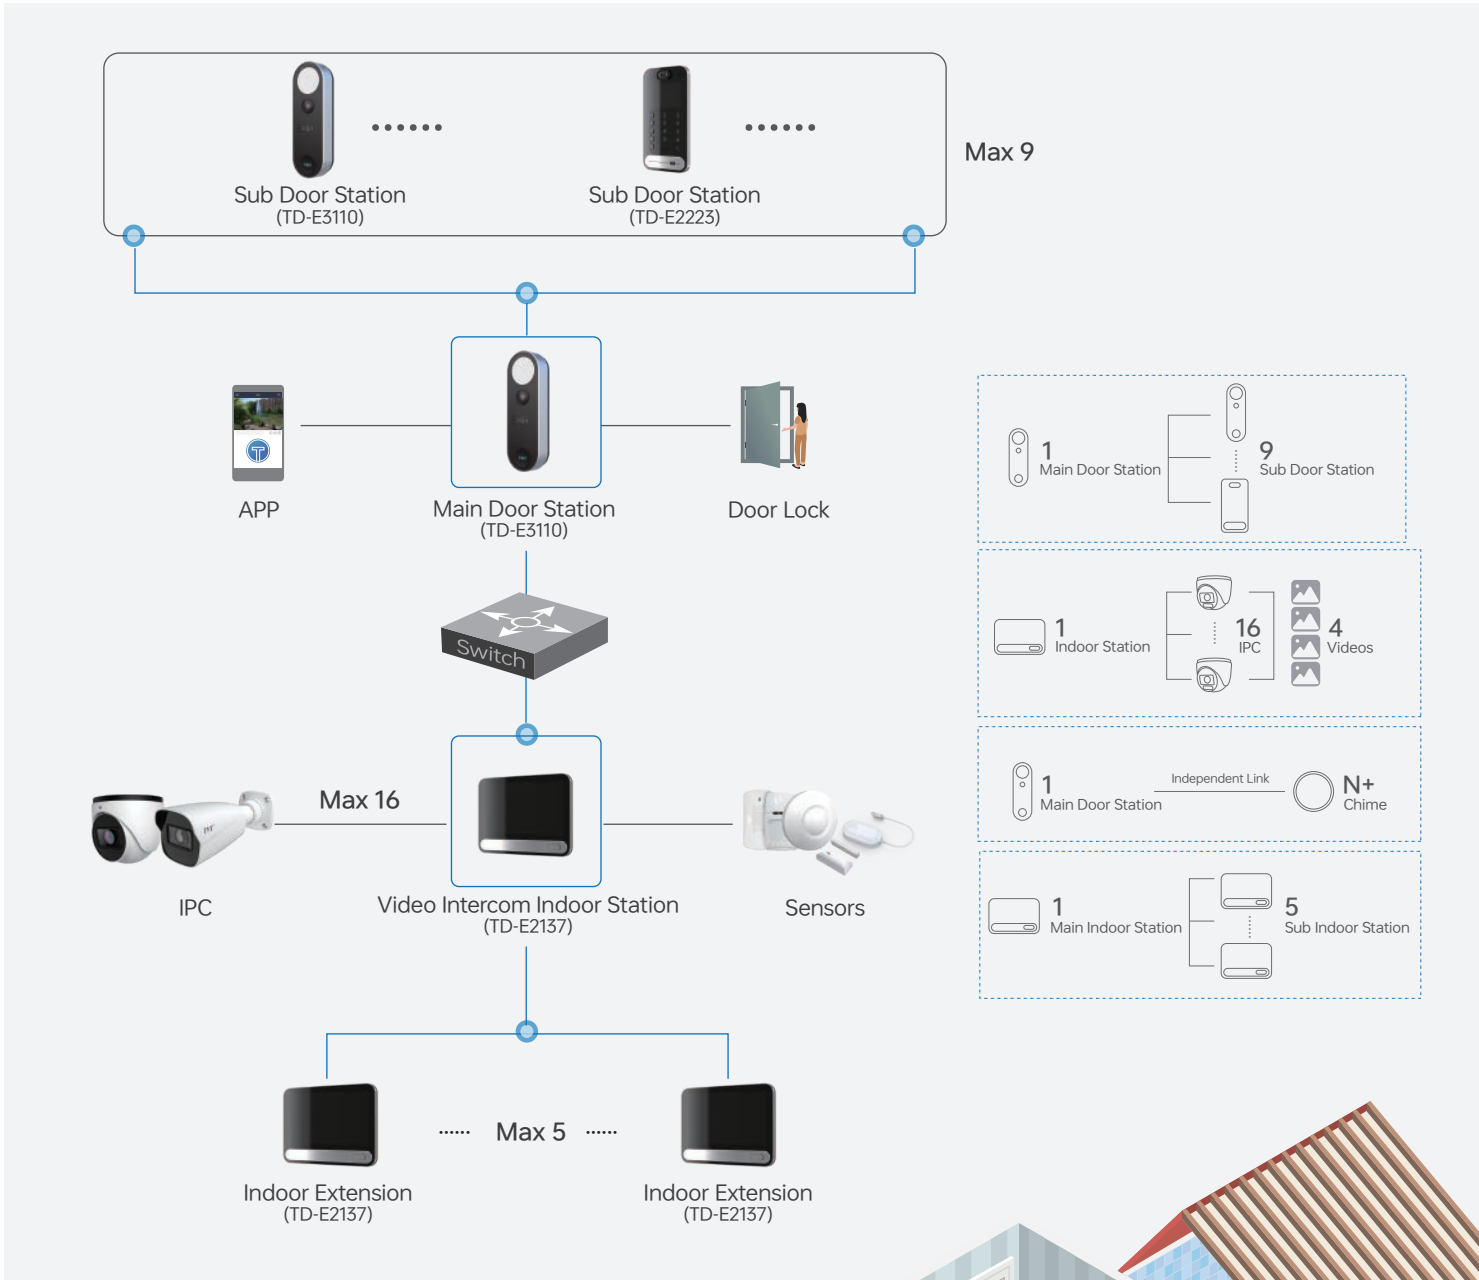

Villa Solutions